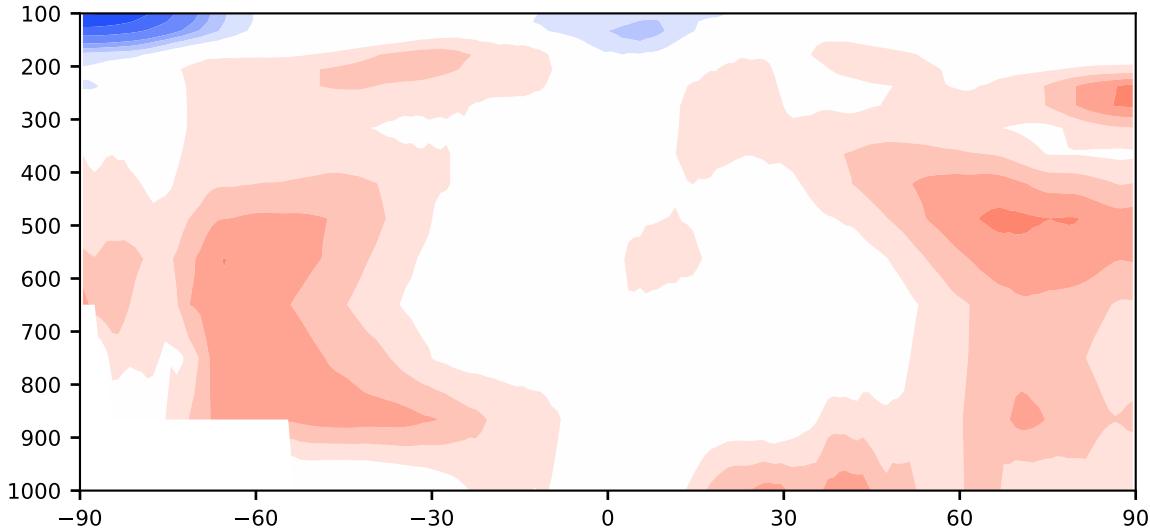

# Model - Observations

Max 21.36  
Mean 6.14  
Min -50.64

RMSE 7.45  
CORR 0.96