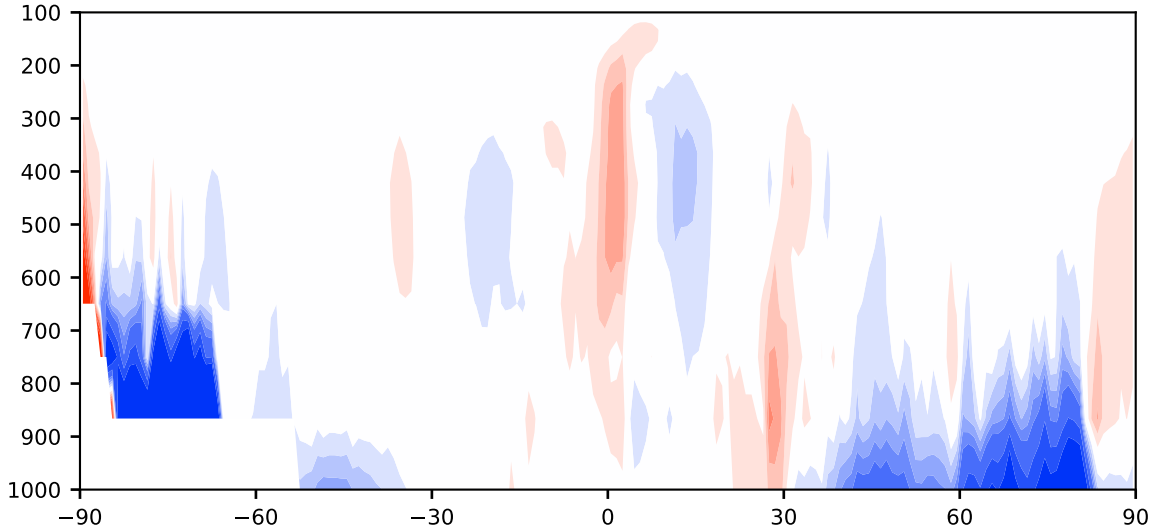

Model - Observations

Max 37.50
Mean -1.37
Min -87.46