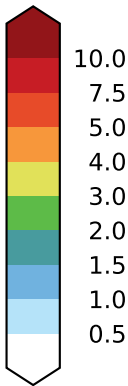

alpha3.0_min30nc (2-6)
mm/day

Max	7.77
Mean	2.00
Min	0.55

Model - Observations