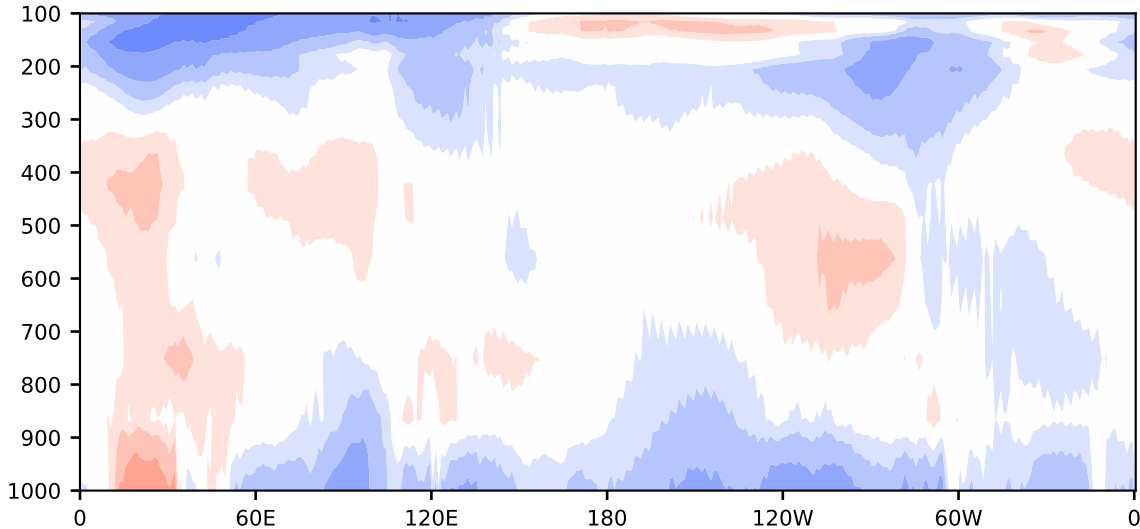

Model - Observations

Max 1.89
Mean -0.18
Min -2.59

RMSE 0.67
CORR 0.99