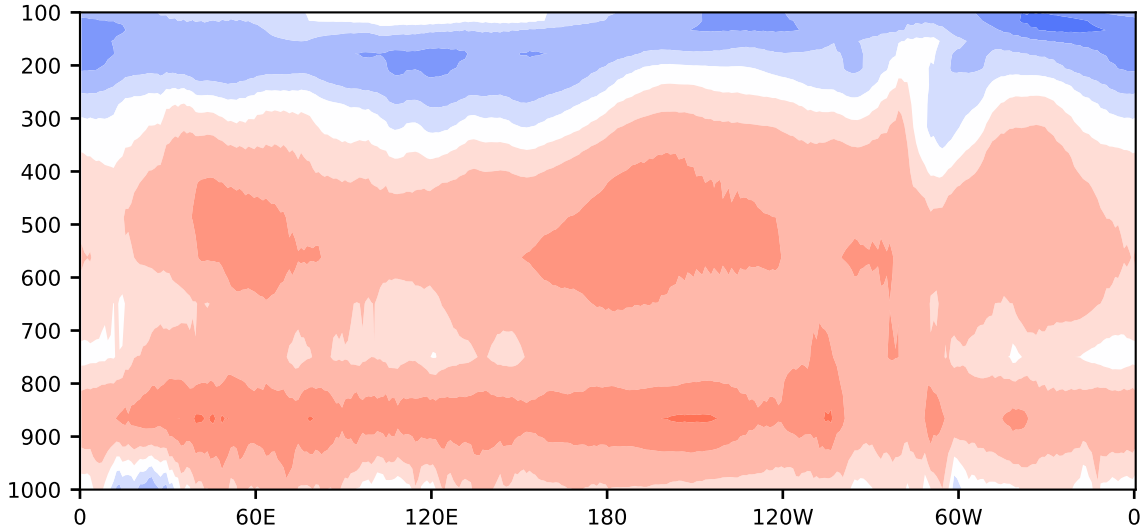

# Model - Observations

Max 9.49  
Mean 2.59  
Min -10.13

RMSE 4.36  
CORR 0.96