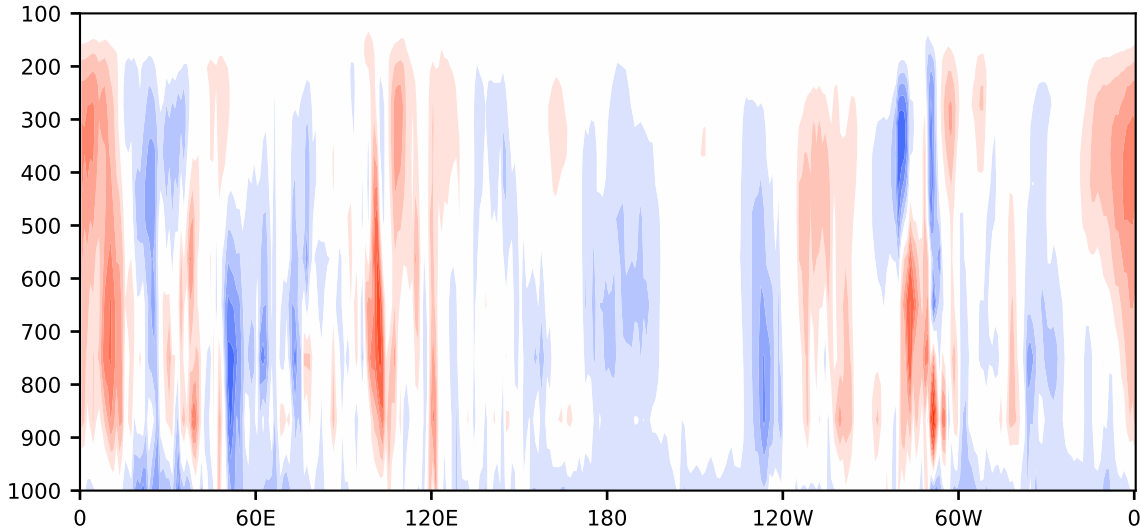

Model - Observations

Max 23.80
Mean -0.32
Min -11.95

RMSE 2.78
CORR 0.76