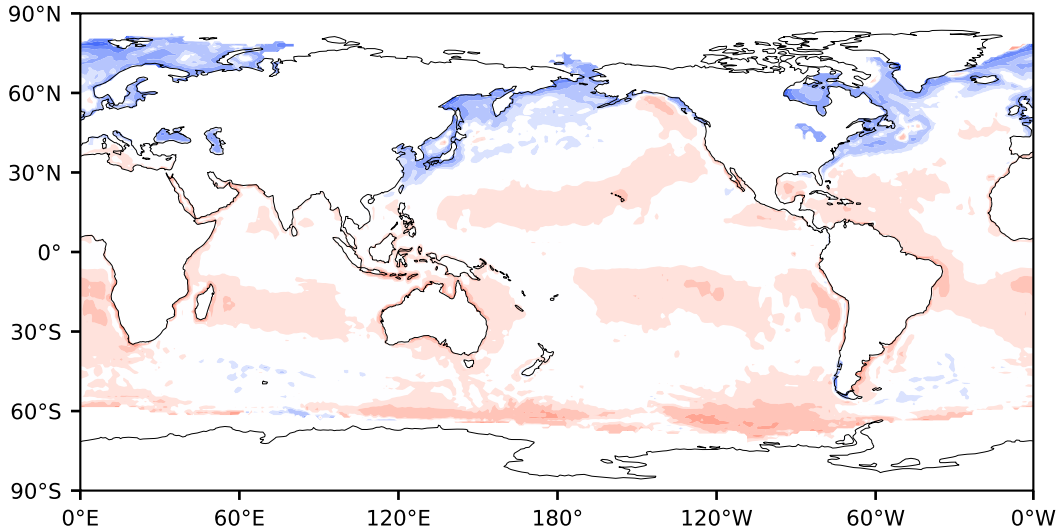

# Model - Observations

Max 98.68  
Mean 2.79  
Min -152.11

RMSE 9.92  
CORR 0.60