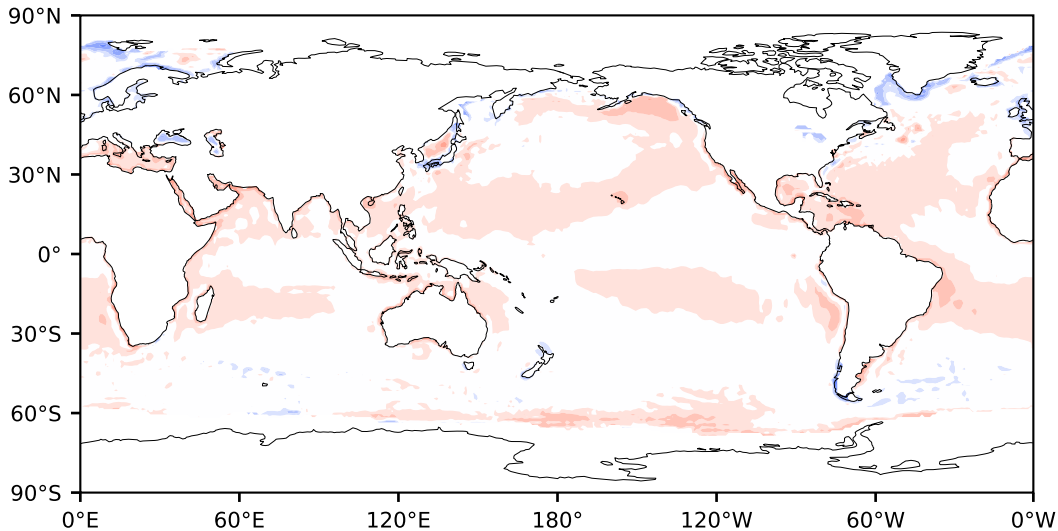

# Model - Observations

Max 82.16  
Mean 4.10  
Min -89.98

RMSE 7.23  
CORR 0.75