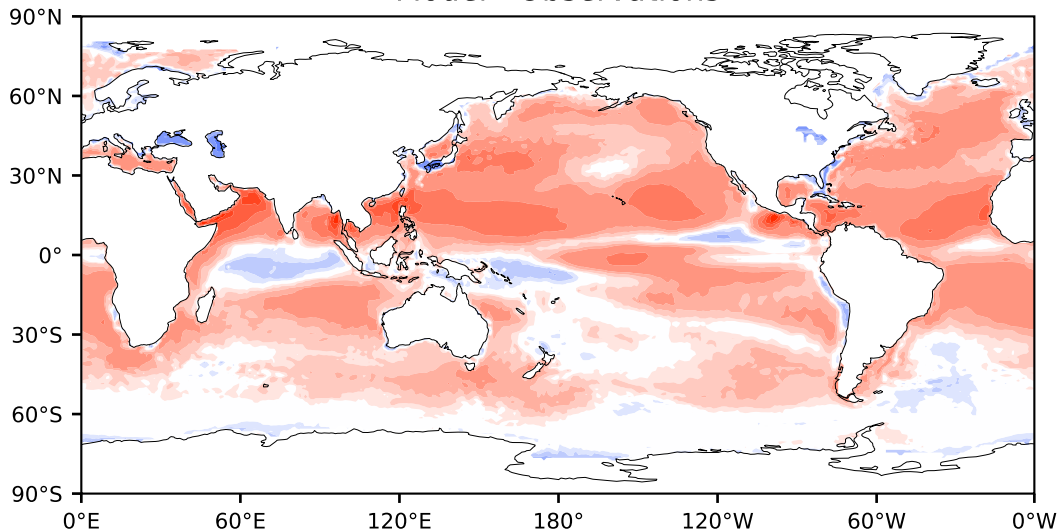

Model - Observations

Max 189.50
Mean 21.77
Min -129.59

RMSE 33.47
CORR 0.93