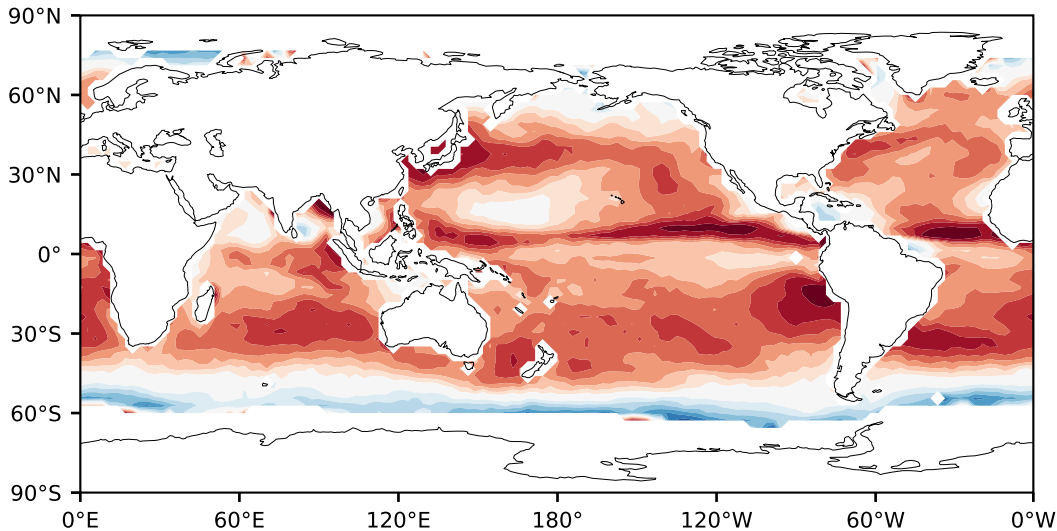

Model - Observations

Max 65.56
Mean -31.11
Min -152.94

RMSE 39.65
CORR 0.69