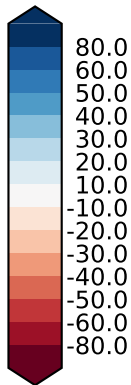

Model - Observations

Max 65.56
Mean -31.11
Min -152.94

RMSE 39.65
CORR 0.69