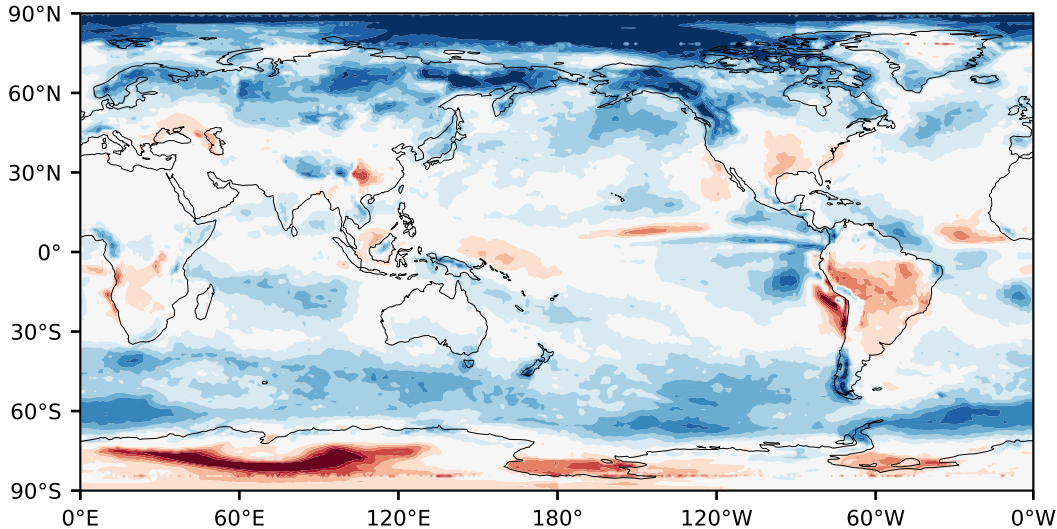

Model - Observations

Max 52.78
Mean 5.65
Min -48.77

RMSE 10.28
CORR 0.90