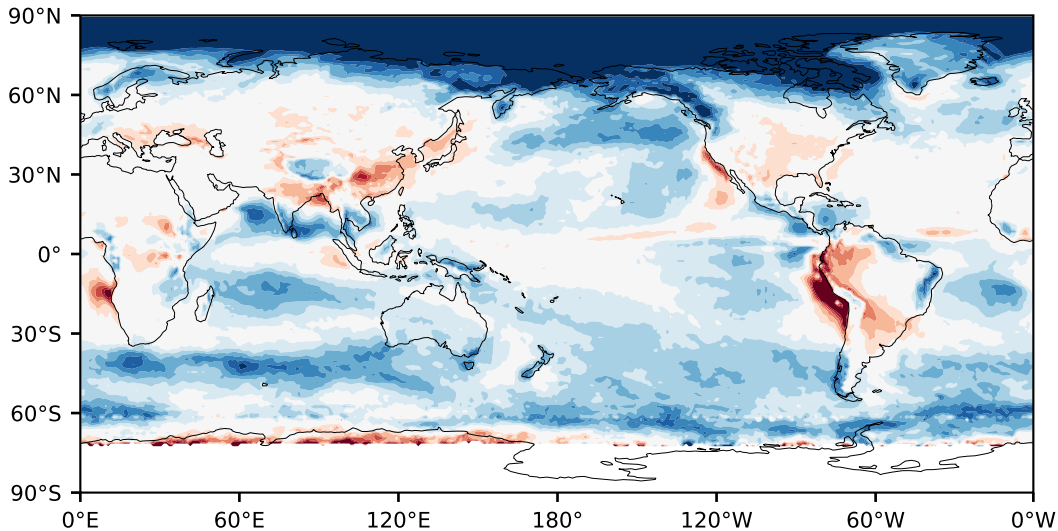

Model - Observations

Max 58.27
Mean 6.65
Min -94.80

RMSE 12.90
CORR 0.83