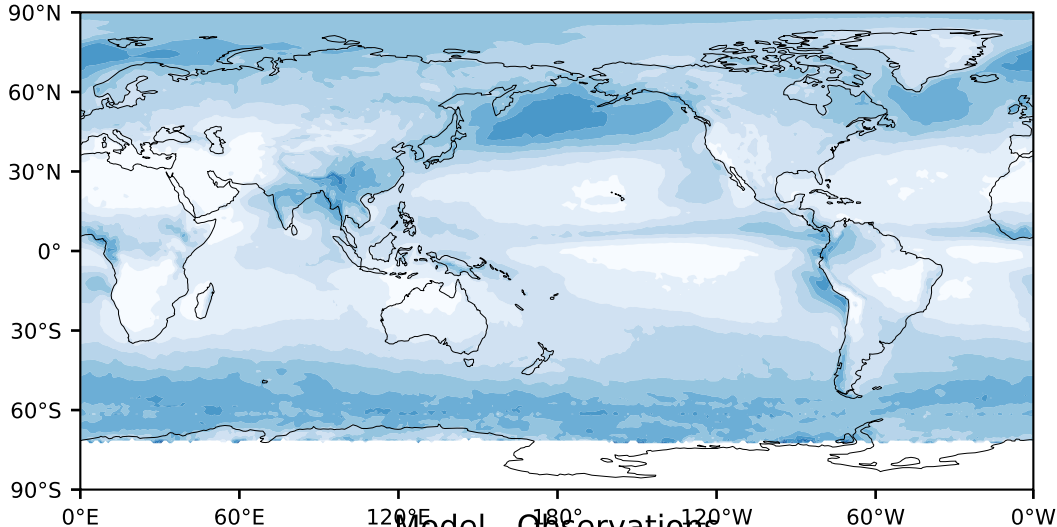

MODIS Simulator (None)

%

Max 100.00  
Mean 23.40  
Min 0.00

Model - Observations