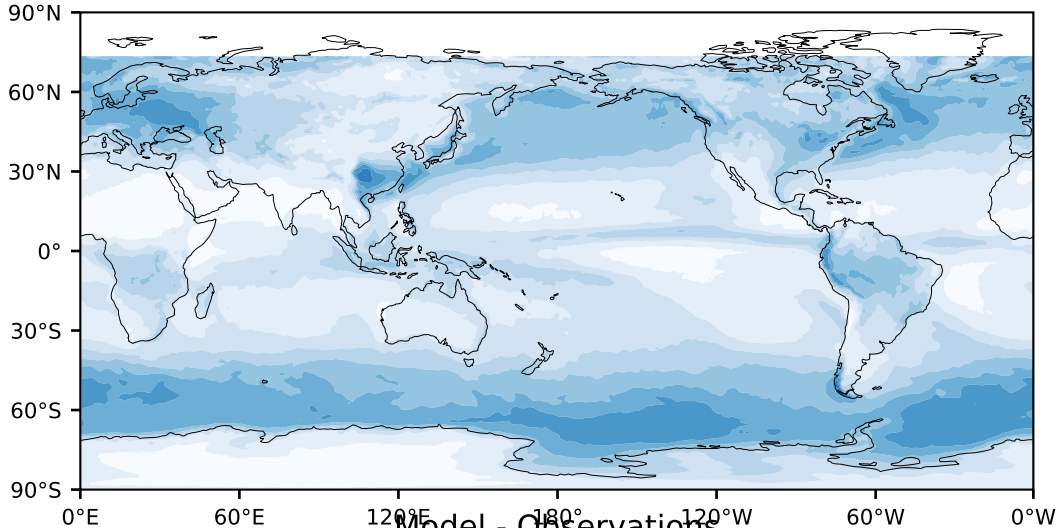

MODIS Simulator (None)

%

Max 75.63
Mean 23.93
Min 0.00

Model - Observations

95.0
85.0
75.0
65.0
55.0
45.0
35.0
25.0
15.0
5.0