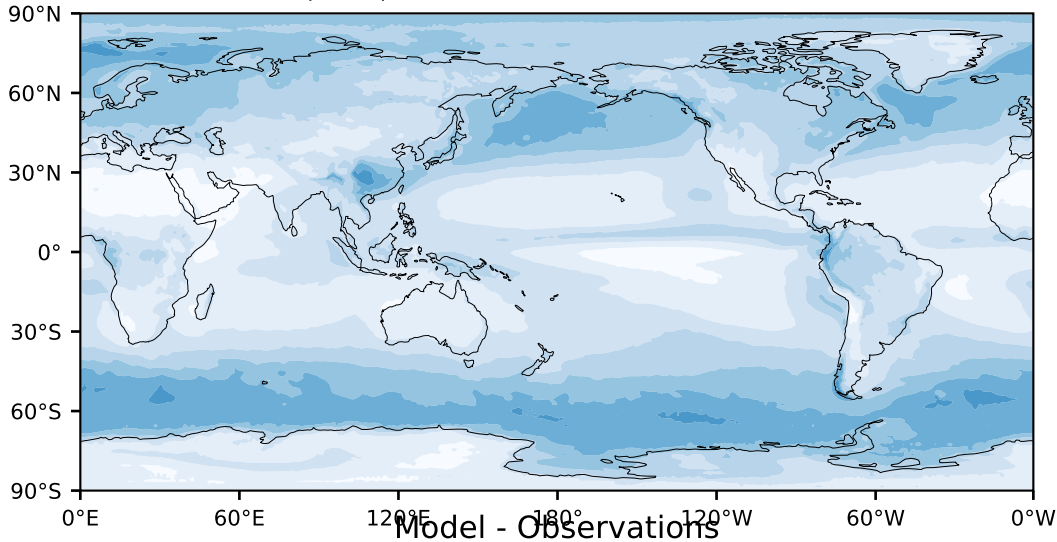

MODIS Simulator (None)

%

Max 66.04  
Mean 23.52  
Min 0.56

Model - Observations