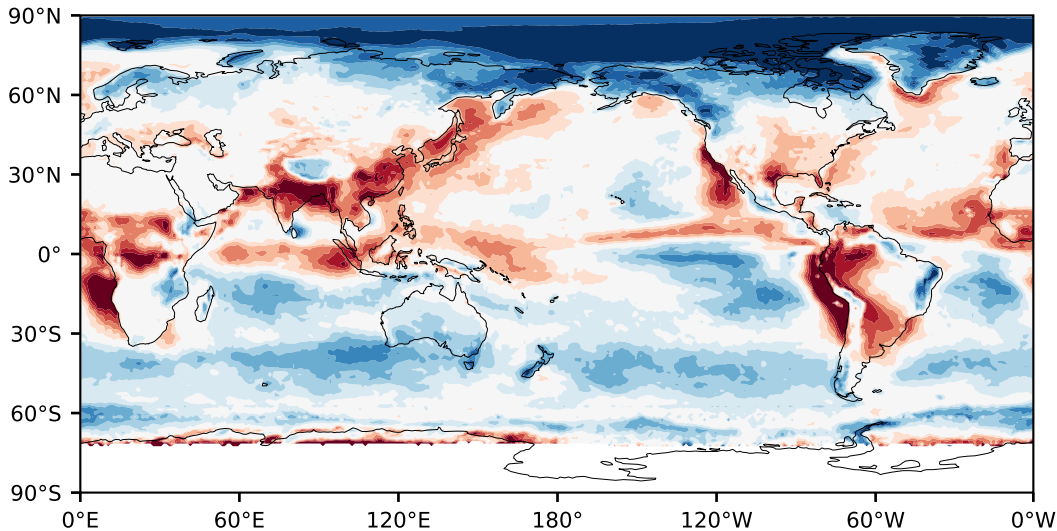

Model - Observations

Max 58.09
Mean 0.79
Min -89.06

RMSE 13.16
CORR 0.85