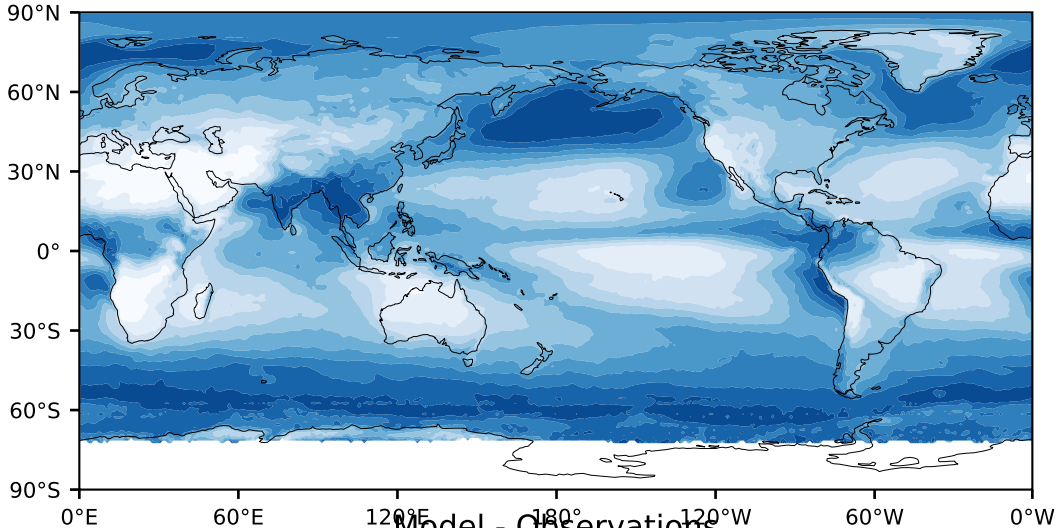

MODIS Simulator (None)

%

Max 100.00  
Mean 47.81  
Min 0.00

Model - Observations