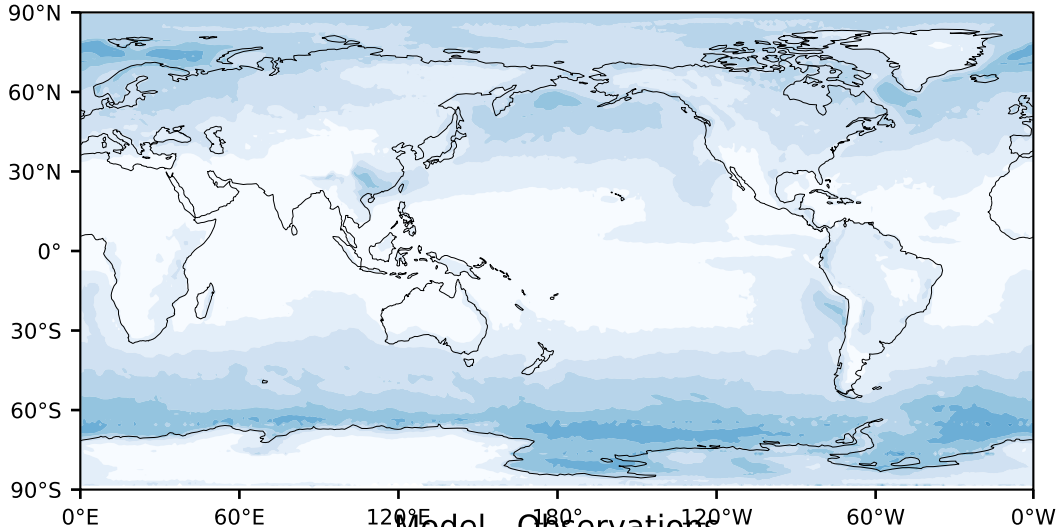

MODIS Simulator (None)

%

Max 84.77
Mean 12.45
Min 0.00

Model - Observations

95.0
85.0
75.0
65.0
55.0
45.0
35.0
25.0
15.0
5.0