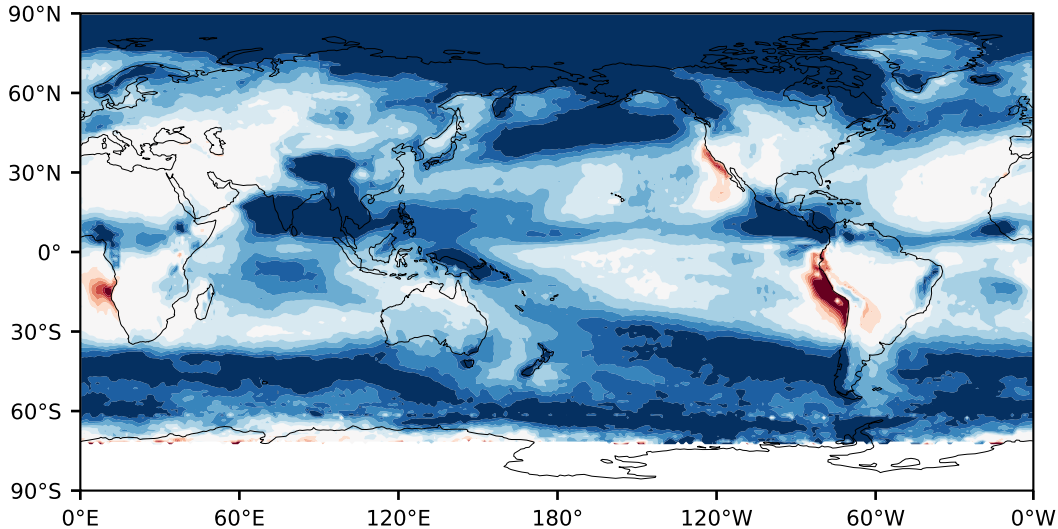

# Model - Observations

Max 63.64  
Mean 17.72  
Min -94.80

RMSE 22.18  
CORR 0.76