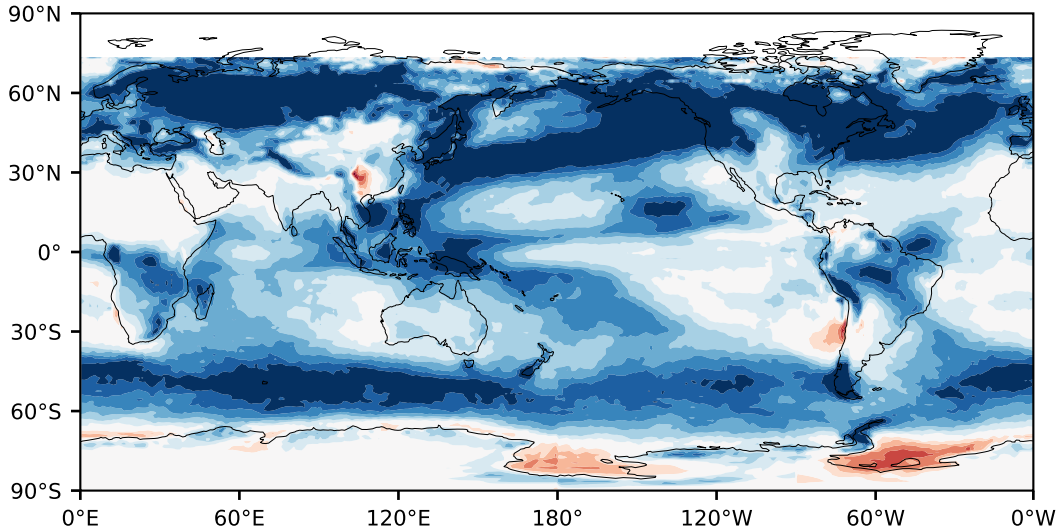

# Model - Observations

Max 75.41  
Mean 16.96  
Min -34.64

RMSE 20.81  
CORR 0.80