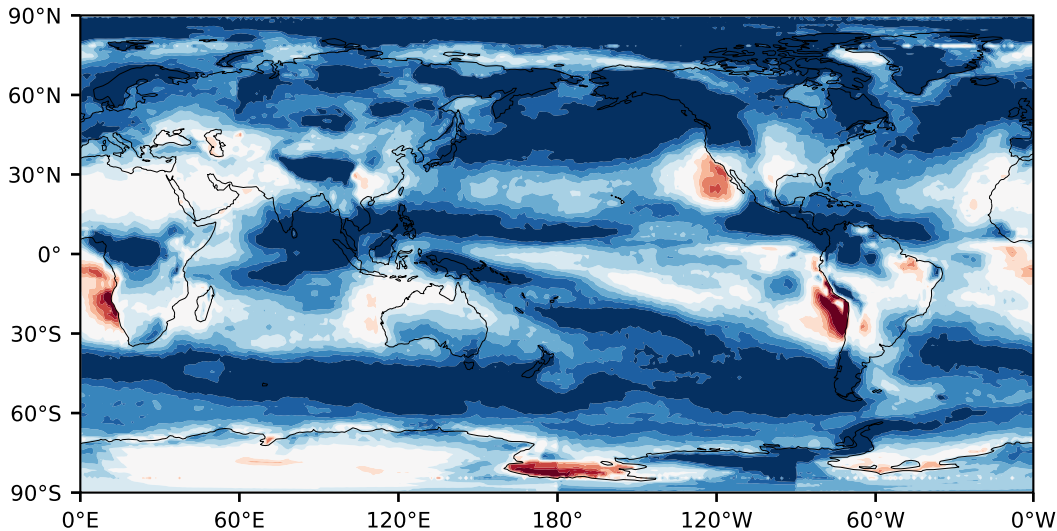

Model - Observations

Max 77.35
Mean 20.36
Min -71.24

RMSE 24.47
CORR 0.84