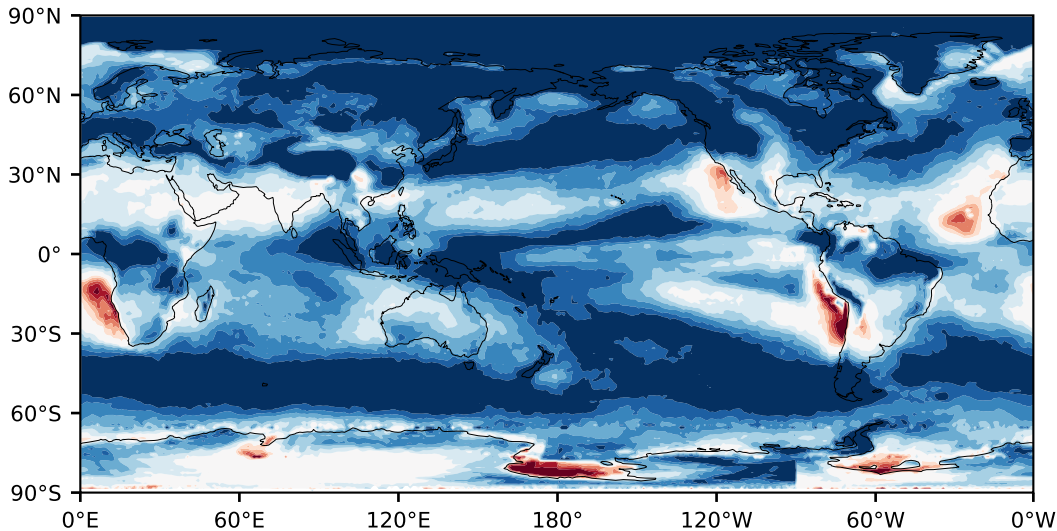

Model - Observations

Max 73.32
Mean 21.93
Min -65.57

RMSE 25.63
CORR 0.85