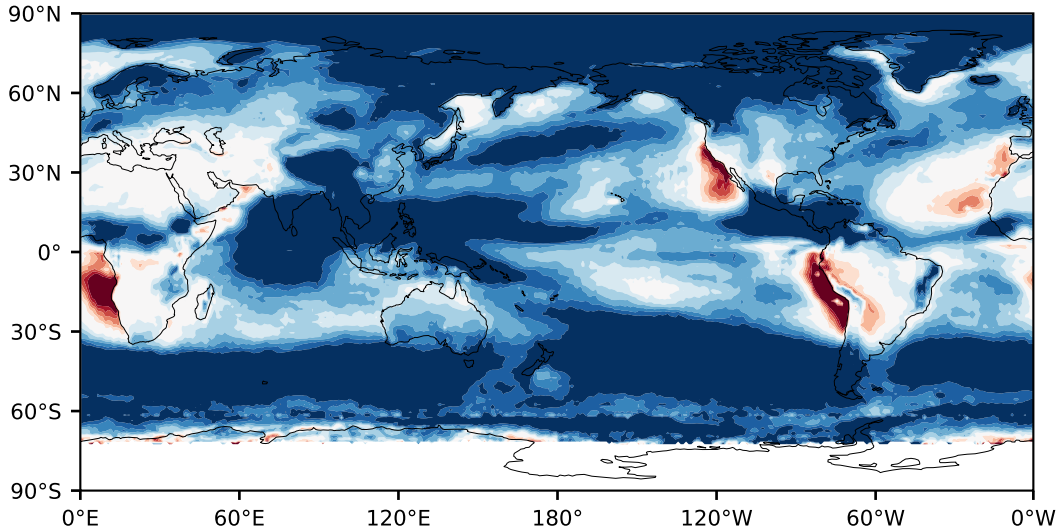

Model - Observations

Max 84.73
Mean 22.05
Min -86.25

RMSE 27.52
CORR 0.76