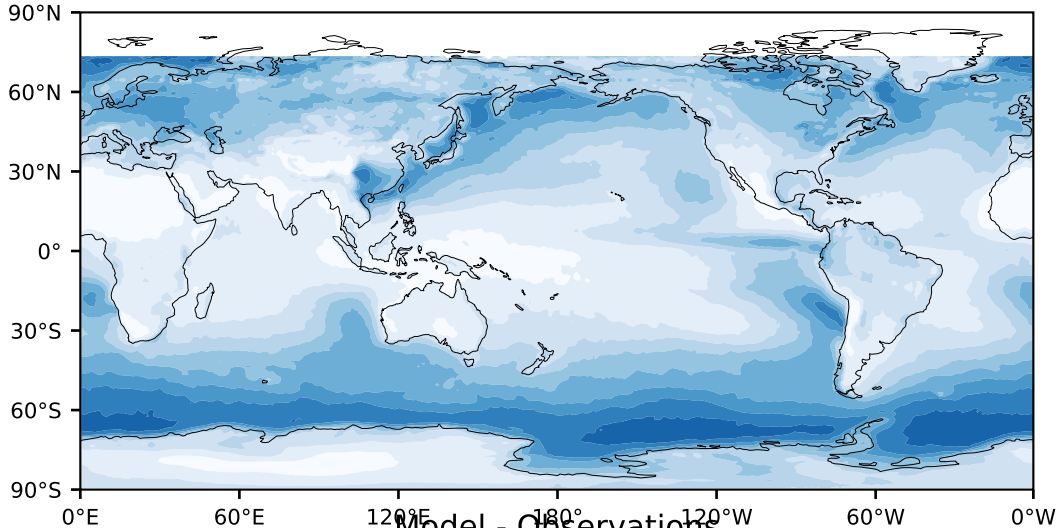

MODIS Simulator (None)

%

Max 90.05  
Mean 28.03  
Min 0.05

Model - Observations