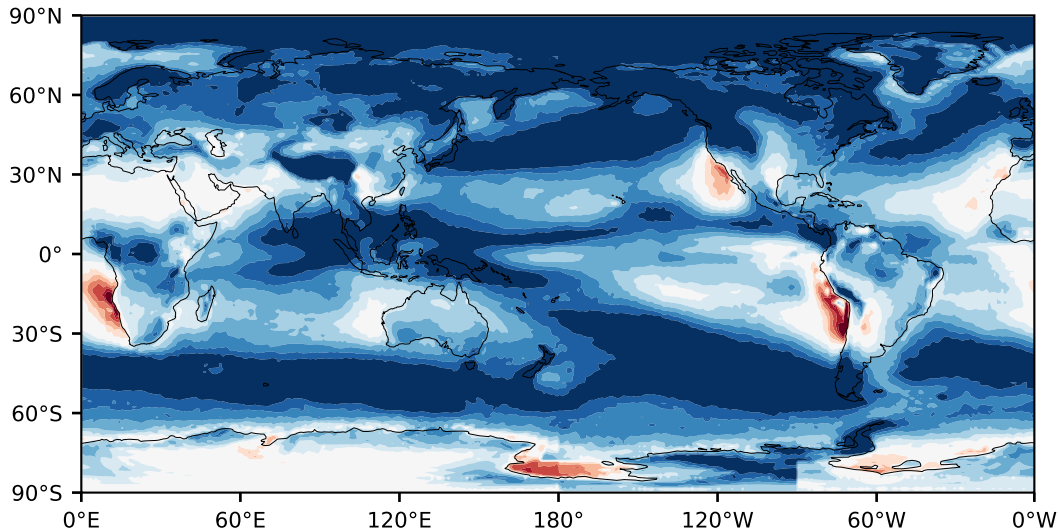

Model - Observations

Max 69.32
Mean 21.32
Min -62.39

RMSE 24.59
CORR 0.86