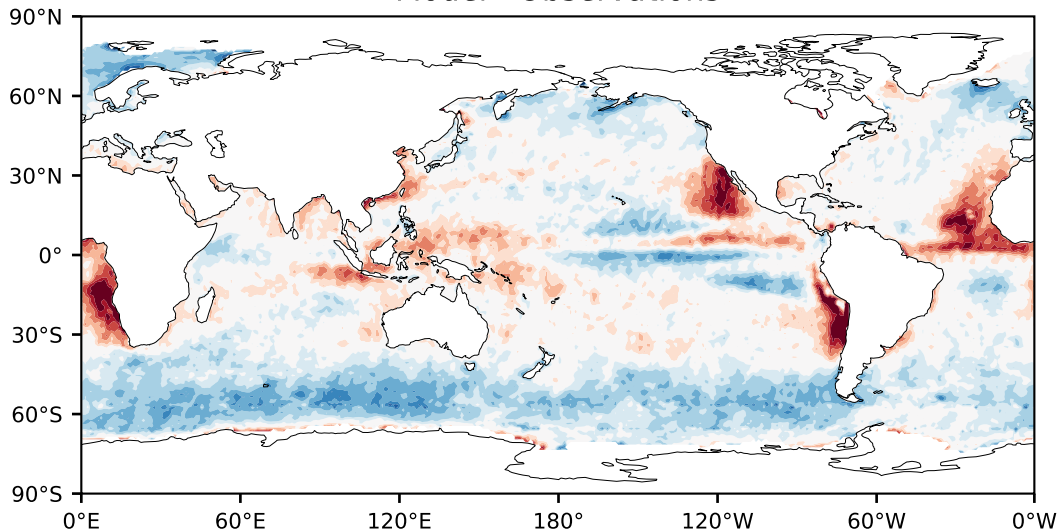

Model - Observations

Max 55.14
Mean 0.75
Min -77.42

RMSE 9.93
CORR 0.91