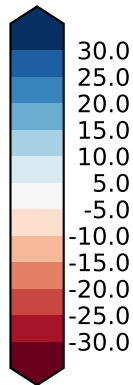

Model - Observations

Max 55.14
Mean 0.75
Min -77.42

RMSE 9.93
CORR 0.91