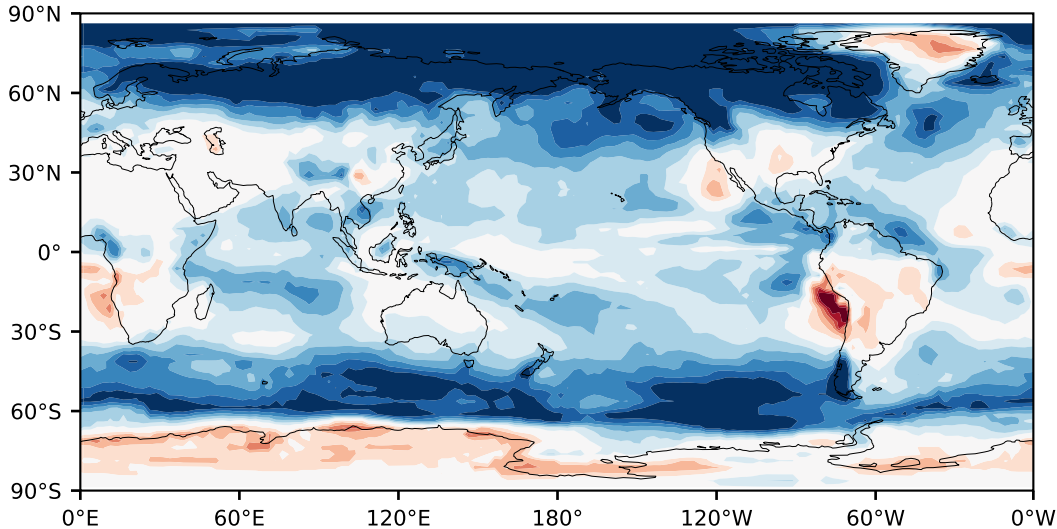

Model - Observations

Max 54.15
Mean 12.00
Min -42.39

RMSE 16.88
CORR 0.77