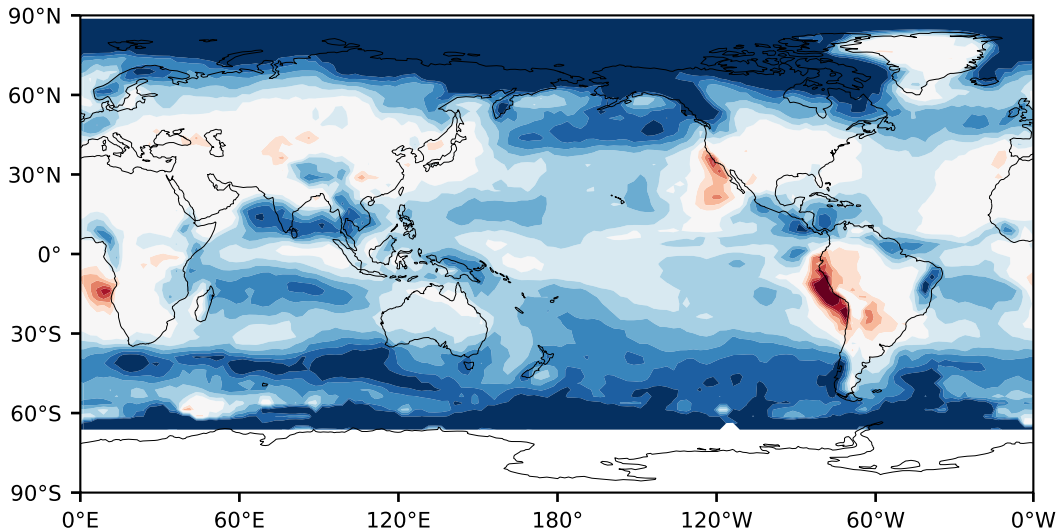

Model - Observations

Max 71.66
Mean 13.70
Min -47.68

RMSE 18.98
CORR 0.74