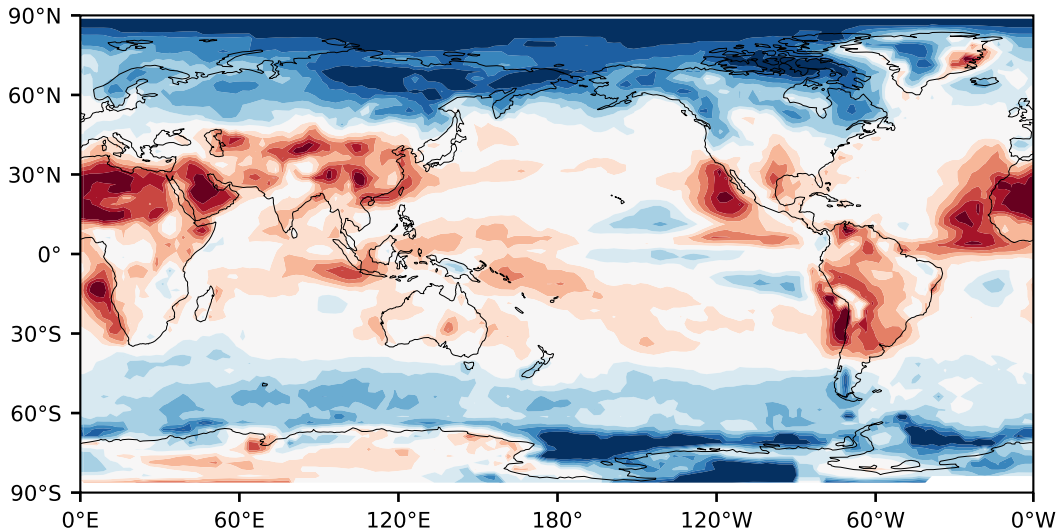

Model - Observations

Max 55.36
Mean -0.63
Min -60.63

RMSE 12.93
CORR 0.86