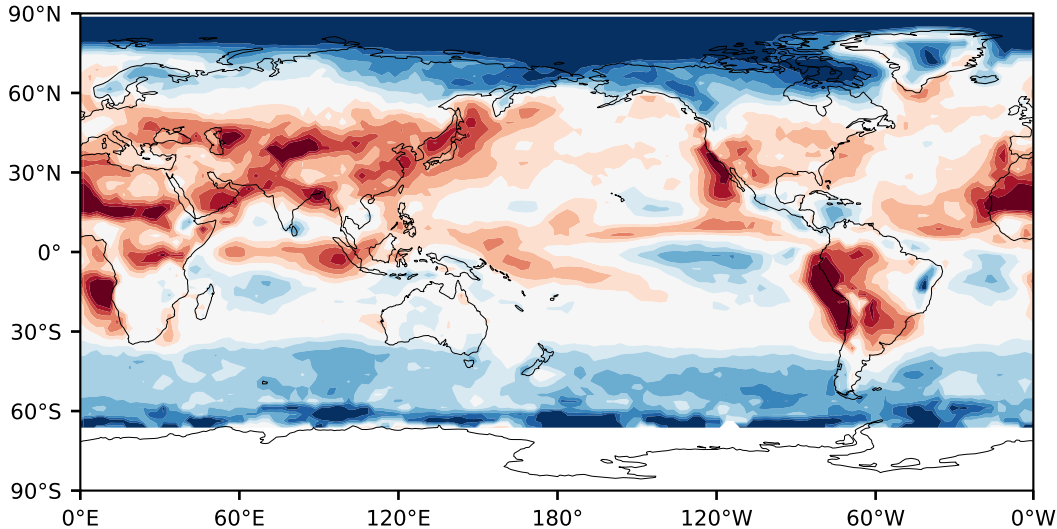

Model - Observations

Max 73.33
Mean -0.59
Min -67.67

RMSE 14.36
CORR 0.82