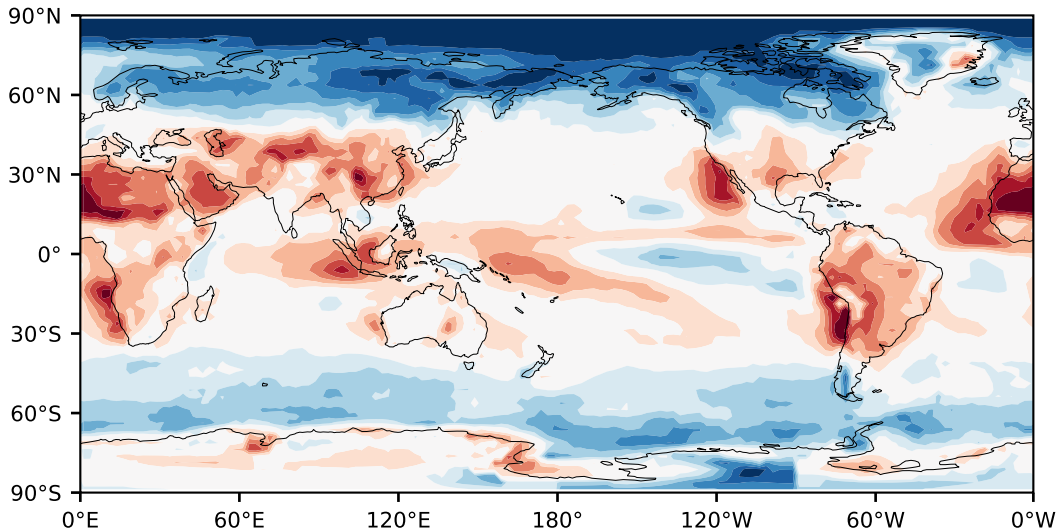

Model - Observations

Max 42.35
Mean -0.71
Min -57.60

RMSE 11.83
CORR 0.87