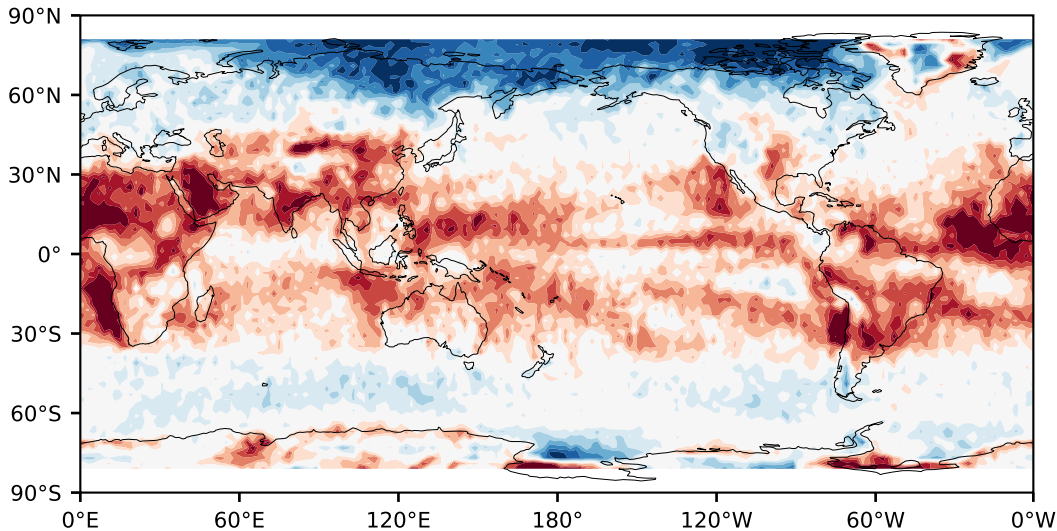

Model - Observations

Max 45.64
Mean -6.55
Min -54.06

RMSE 14.26
CORR 0.83