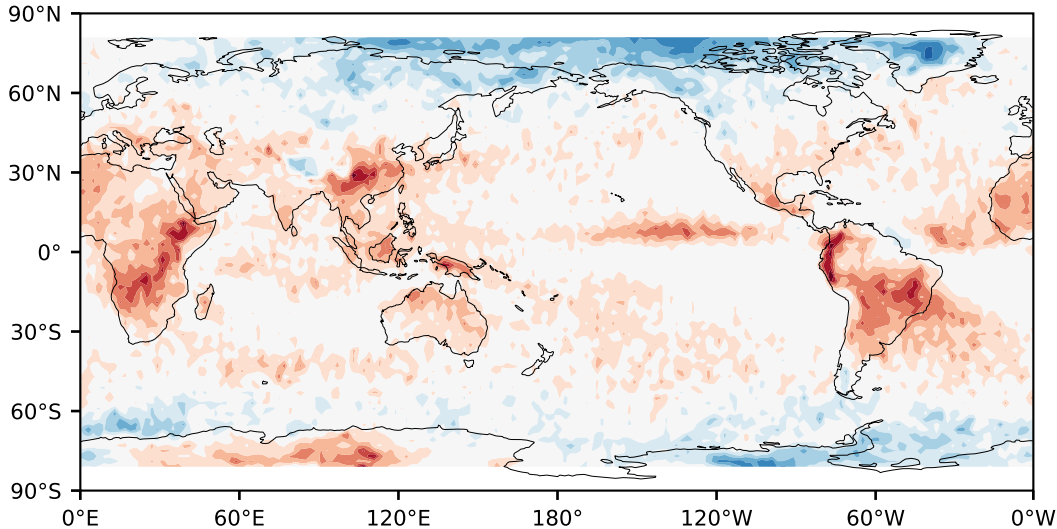

Model - Observations

Max 27.21
Mean -3.75
Min -46.83

RMSE 7.63
CORR 0.85