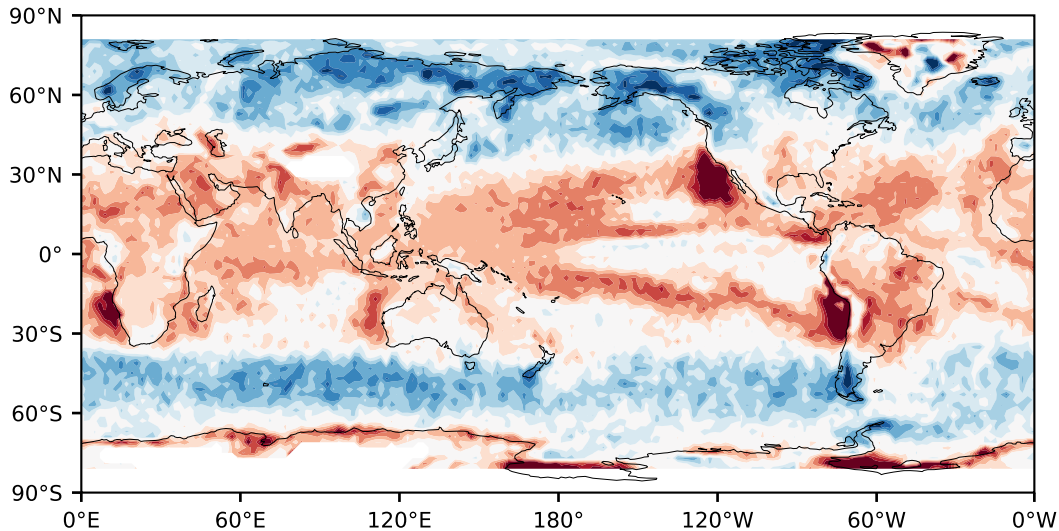

# Model - Observations

Max 45.87  
Mean -2.74  
Min -71.34

RMSE 12.39  
CORR 0.90