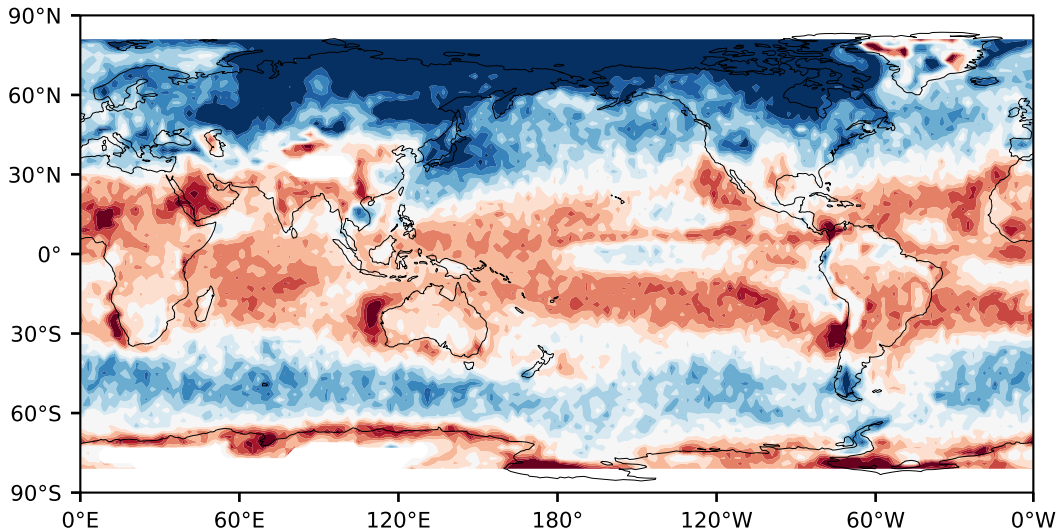

Model - Observations

Max 57.81
Mean -0.24
Min -70.90

RMSE 16.62
CORR 0.79