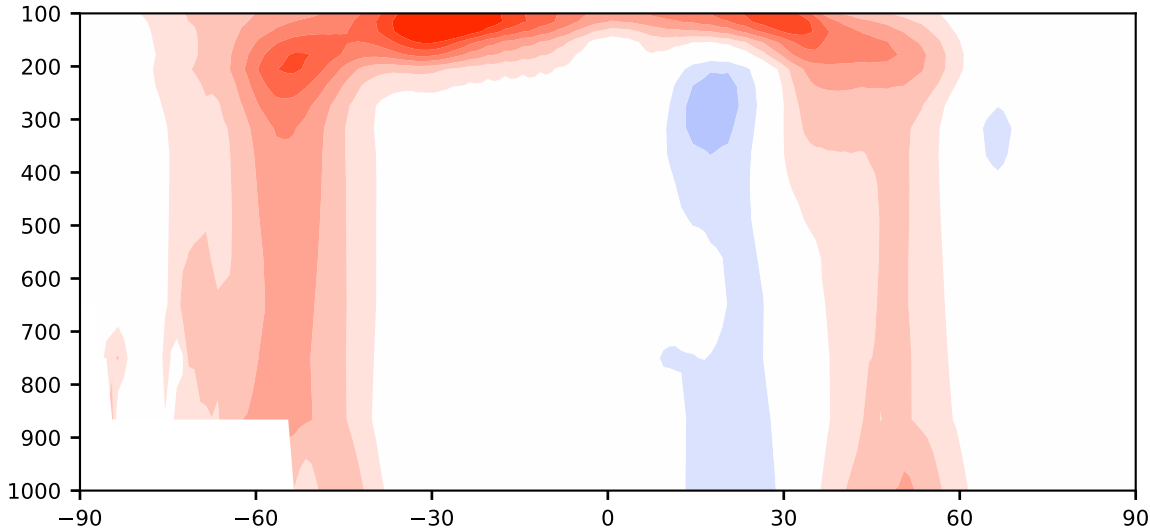

Model - Observations

Max 9.52
Mean 0.90
Min -2.69

RMSE 2.77
CORR 0.99