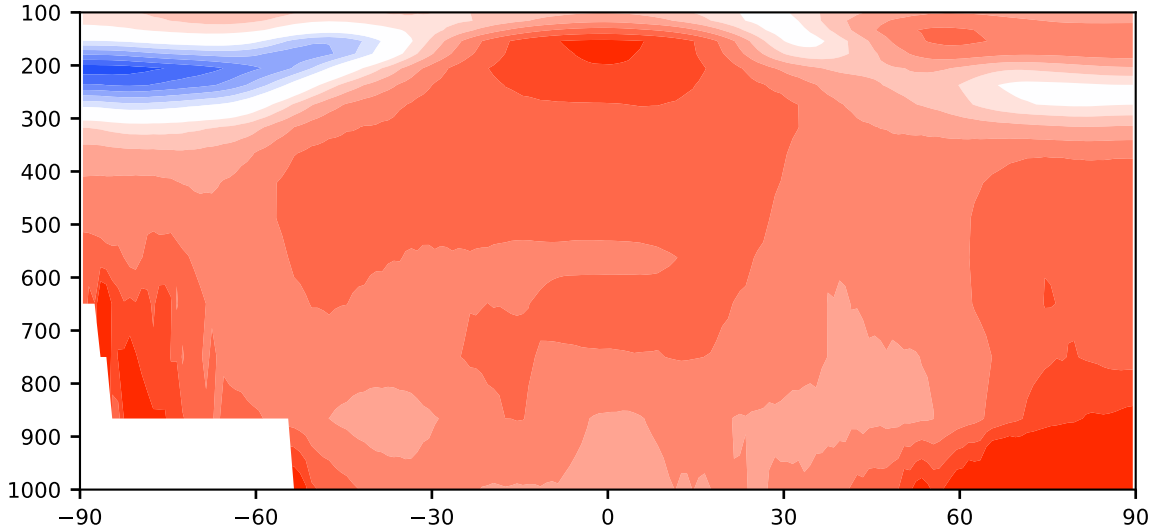

# Model - Observations

Max 11.47  
Mean 4.51  
Min -6.64

RMSE 4.60  
CORR 1.00