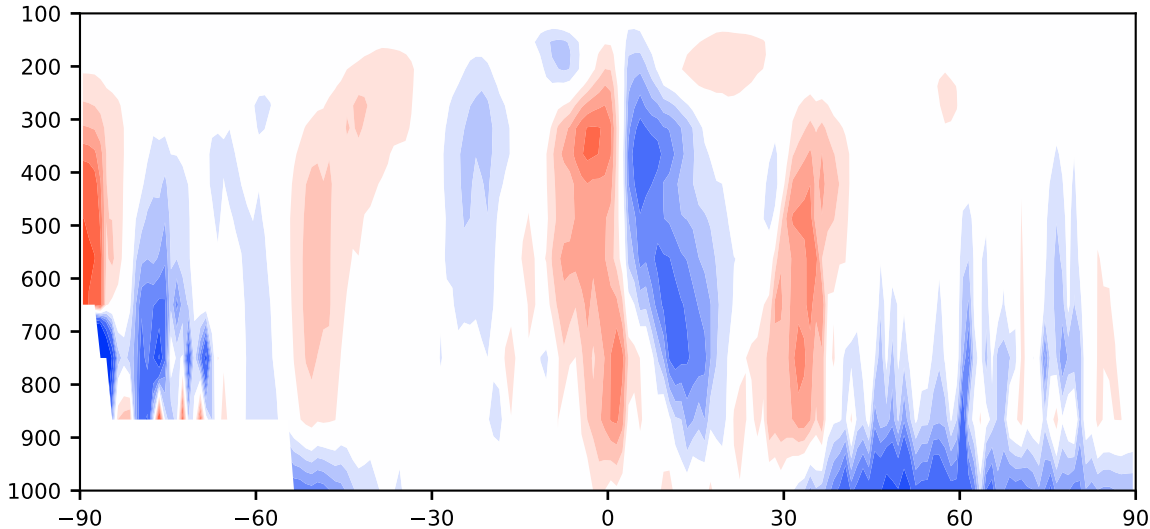

Model - Observations

Max 18.23
Mean -0.57
Min -75.23