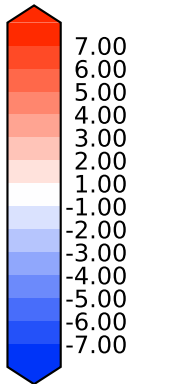

Model - Observations

Max 13.20
Mean 4.89
Min -7.47

RMSE 5.08
CORR 1.00