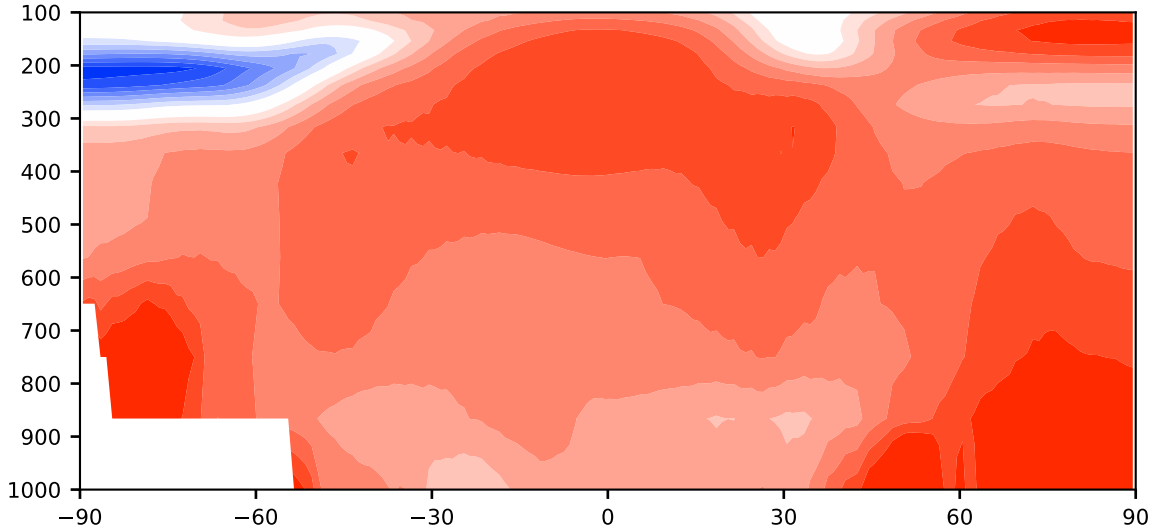

Model - Observations

Max 13.20
Mean 4.89
Min -7.47

RMSE 5.08
CORR 1.00