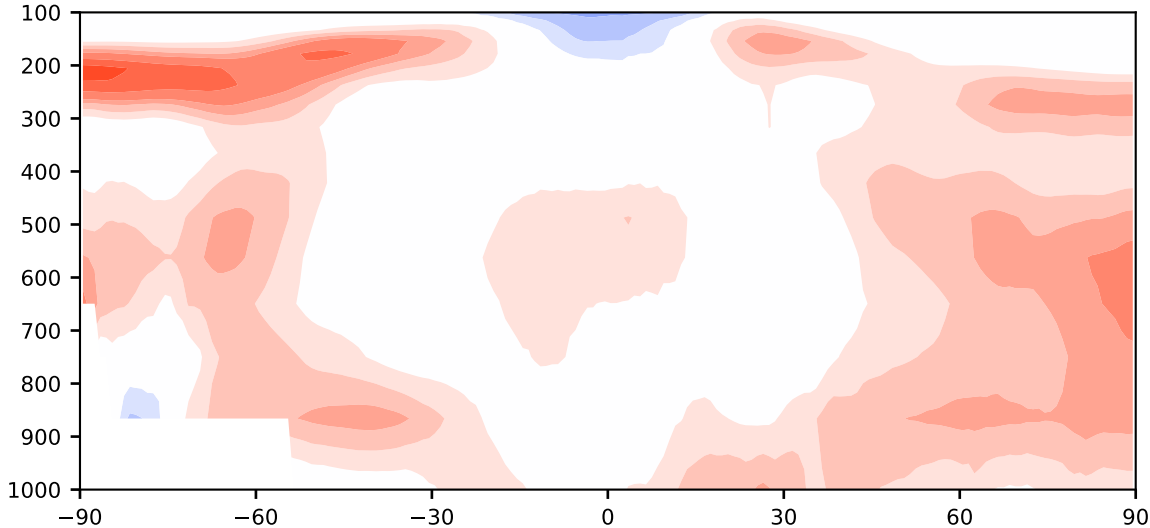

# Model - Observations

Max 45.12  
Mean 6.66  
Min -15.75

RMSE 8.82  
CORR 0.94