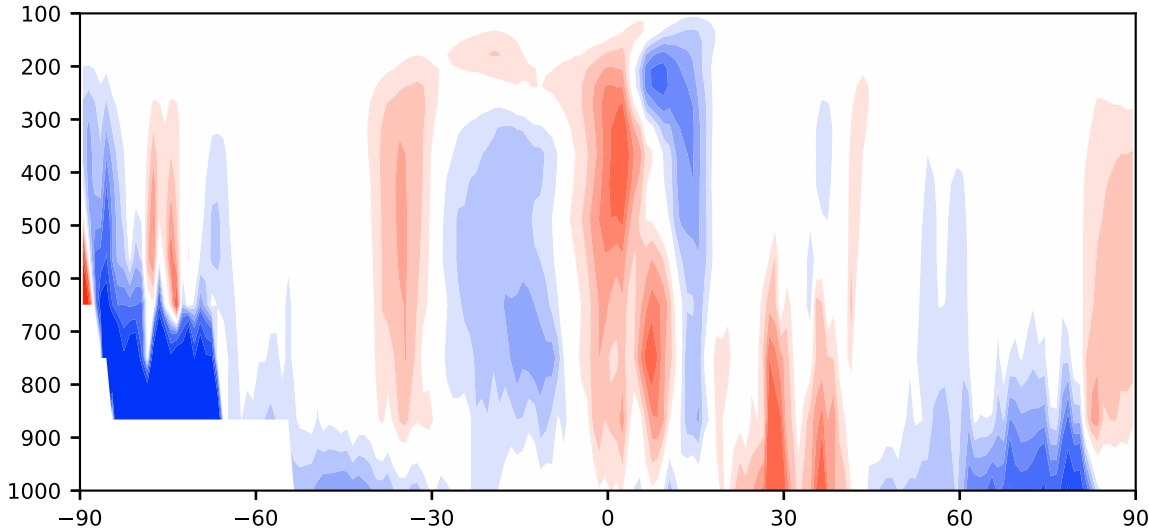

Model - Observations

Max 30.95
Mean -1.39
Min -109.29