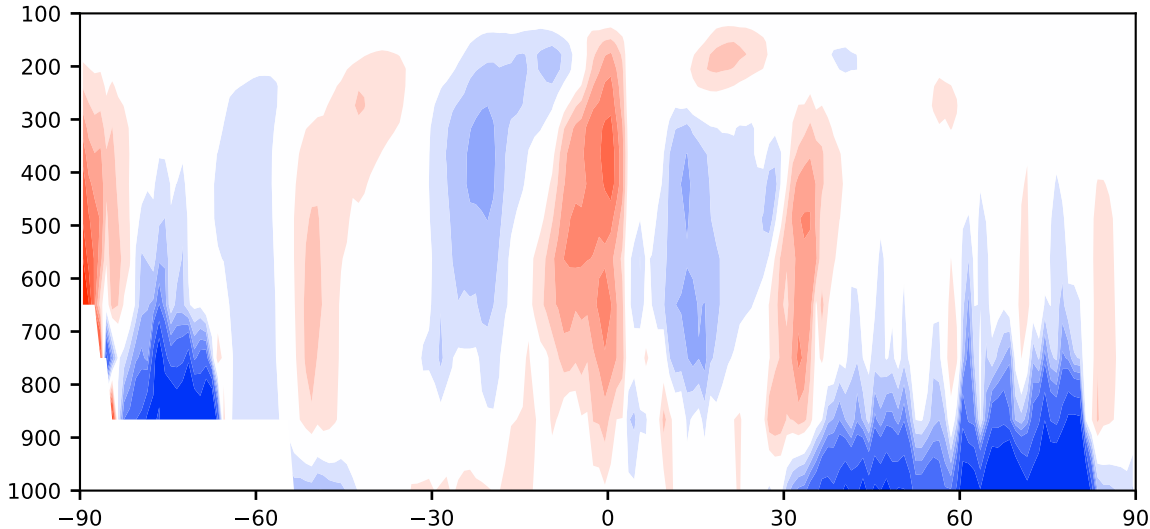

# Model - Observations

Max 26.54  
Mean -1.36  
Min -50.89

RMSE 4.31  
CORR 0.91