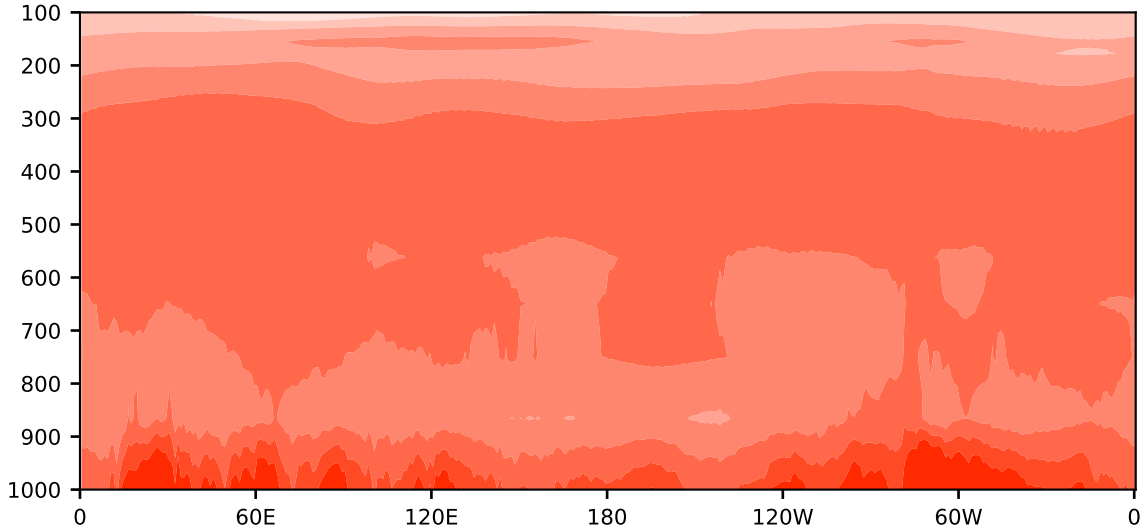

Model - Observations

Max 12.23
Mean 5.07
Min 1.21

RMSE 4.67
CORR 1.00