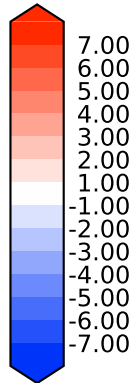

Model - Observations

Max 11.96
Mean 5.19
Min 1.39

RMSE 4.78
CORR 1.00