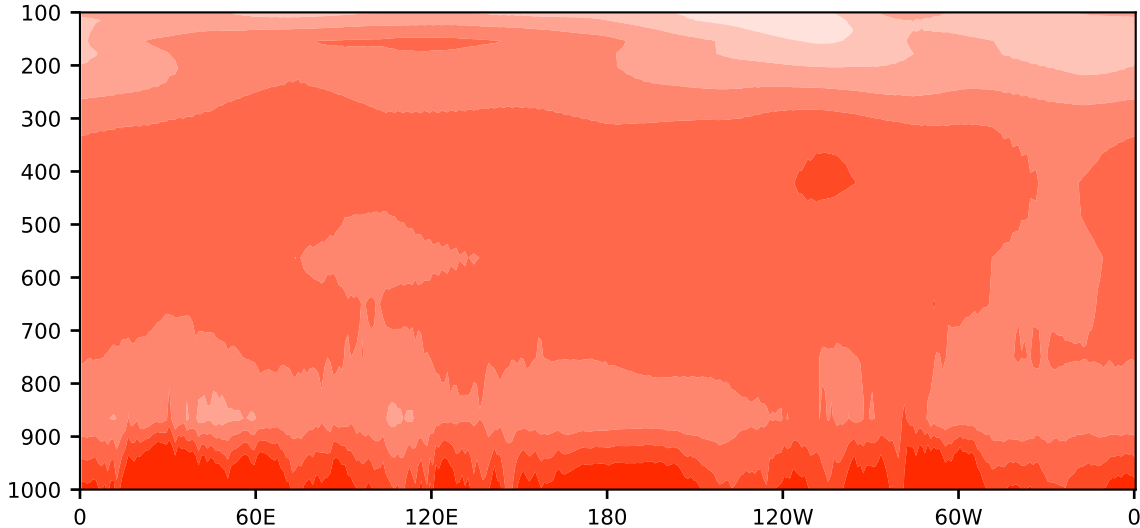

Model - Observations

Max 11.96
Mean 5.19
Min 1.39

RMSE 4.78
CORR 1.00