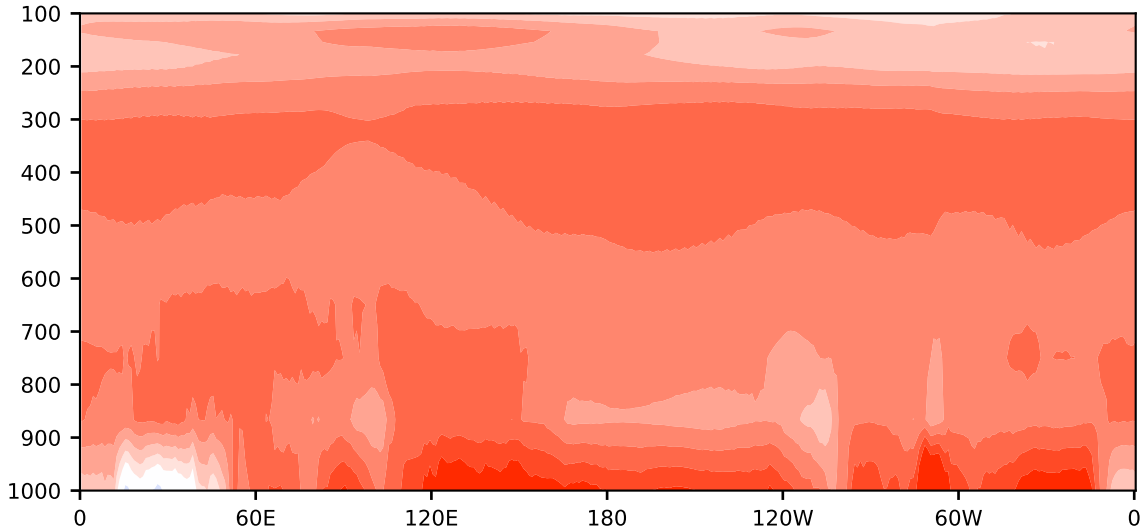

# Model - Observations

Max 12.15  
Mean 4.73  
Min -1.66

RMSE 4.44  
CORR 1.00