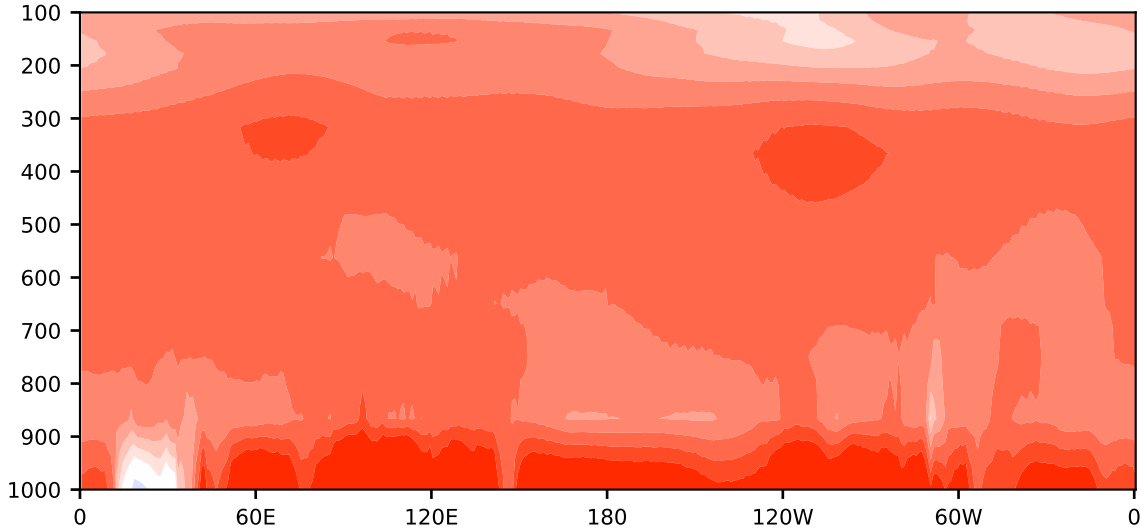

Model - Observations

Max 13.69
Mean 5.33
Min -1.93

RMSE 4.97
CORR 1.00