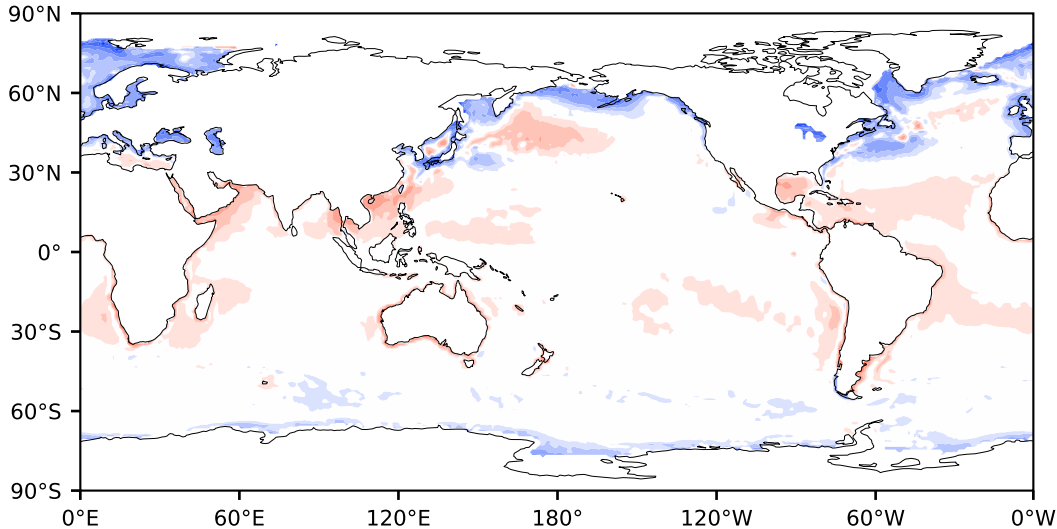

# Model - Observations

Max 153.37  
Mean 0.93  
Min -131.58

RMSE 10.89  
CORR 0.82