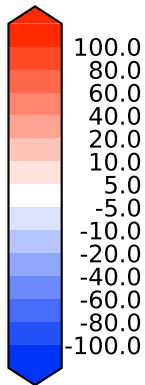

# Model - Observations

Max 153.37  
Mean 0.93  
Min -131.58

RMSE 10.89  
CORR 0.82