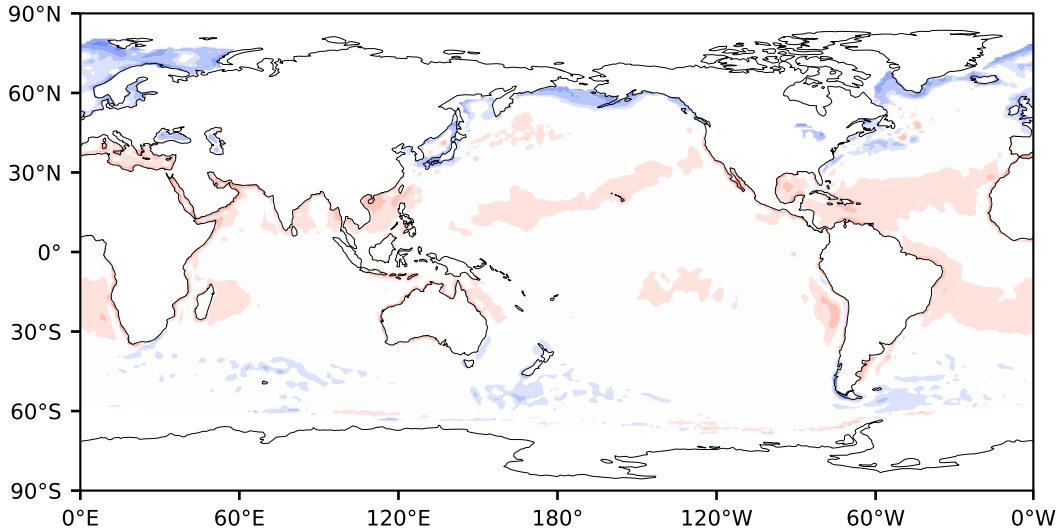

# Model - Observations

Max 87.08  
Mean 2.10  
Min -94.62

RMSE 6.92  
CORR 0.68