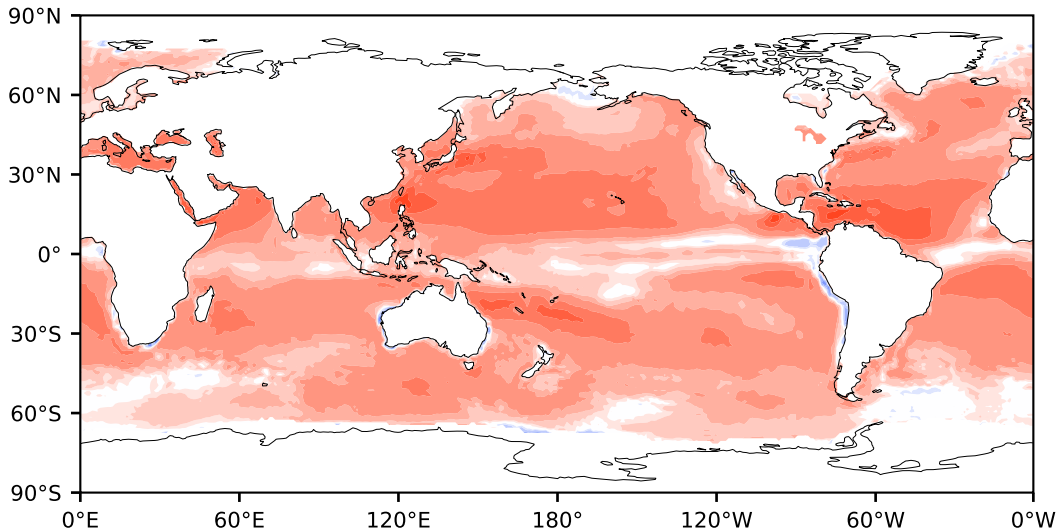

# Model - Observations

Max 144.52  
Mean 37.54  
Min -148.89

RMSE 44.97  
CORR 0.91