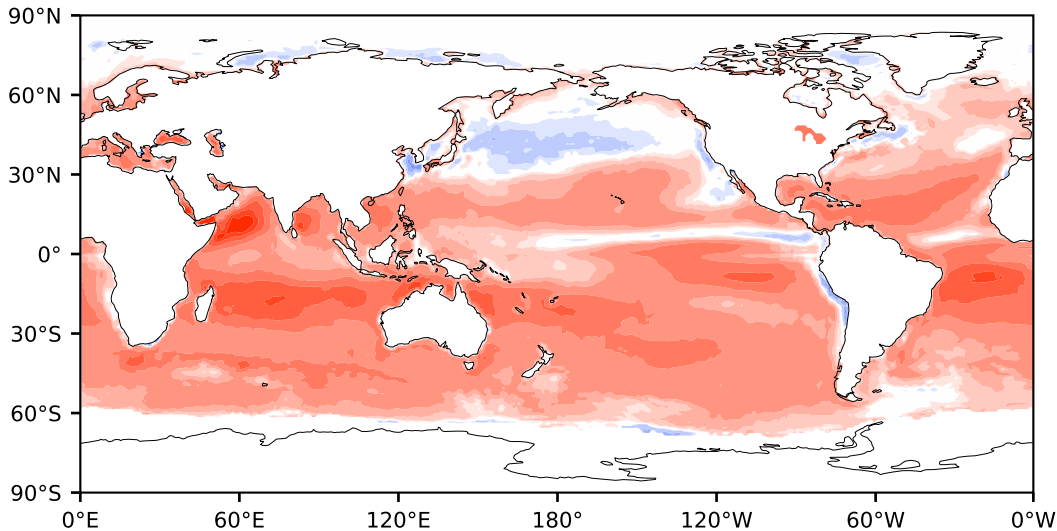

Model - Observations

Max 312.98
Mean 37.15
Min -147.10

RMSE 47.62
CORR 0.93